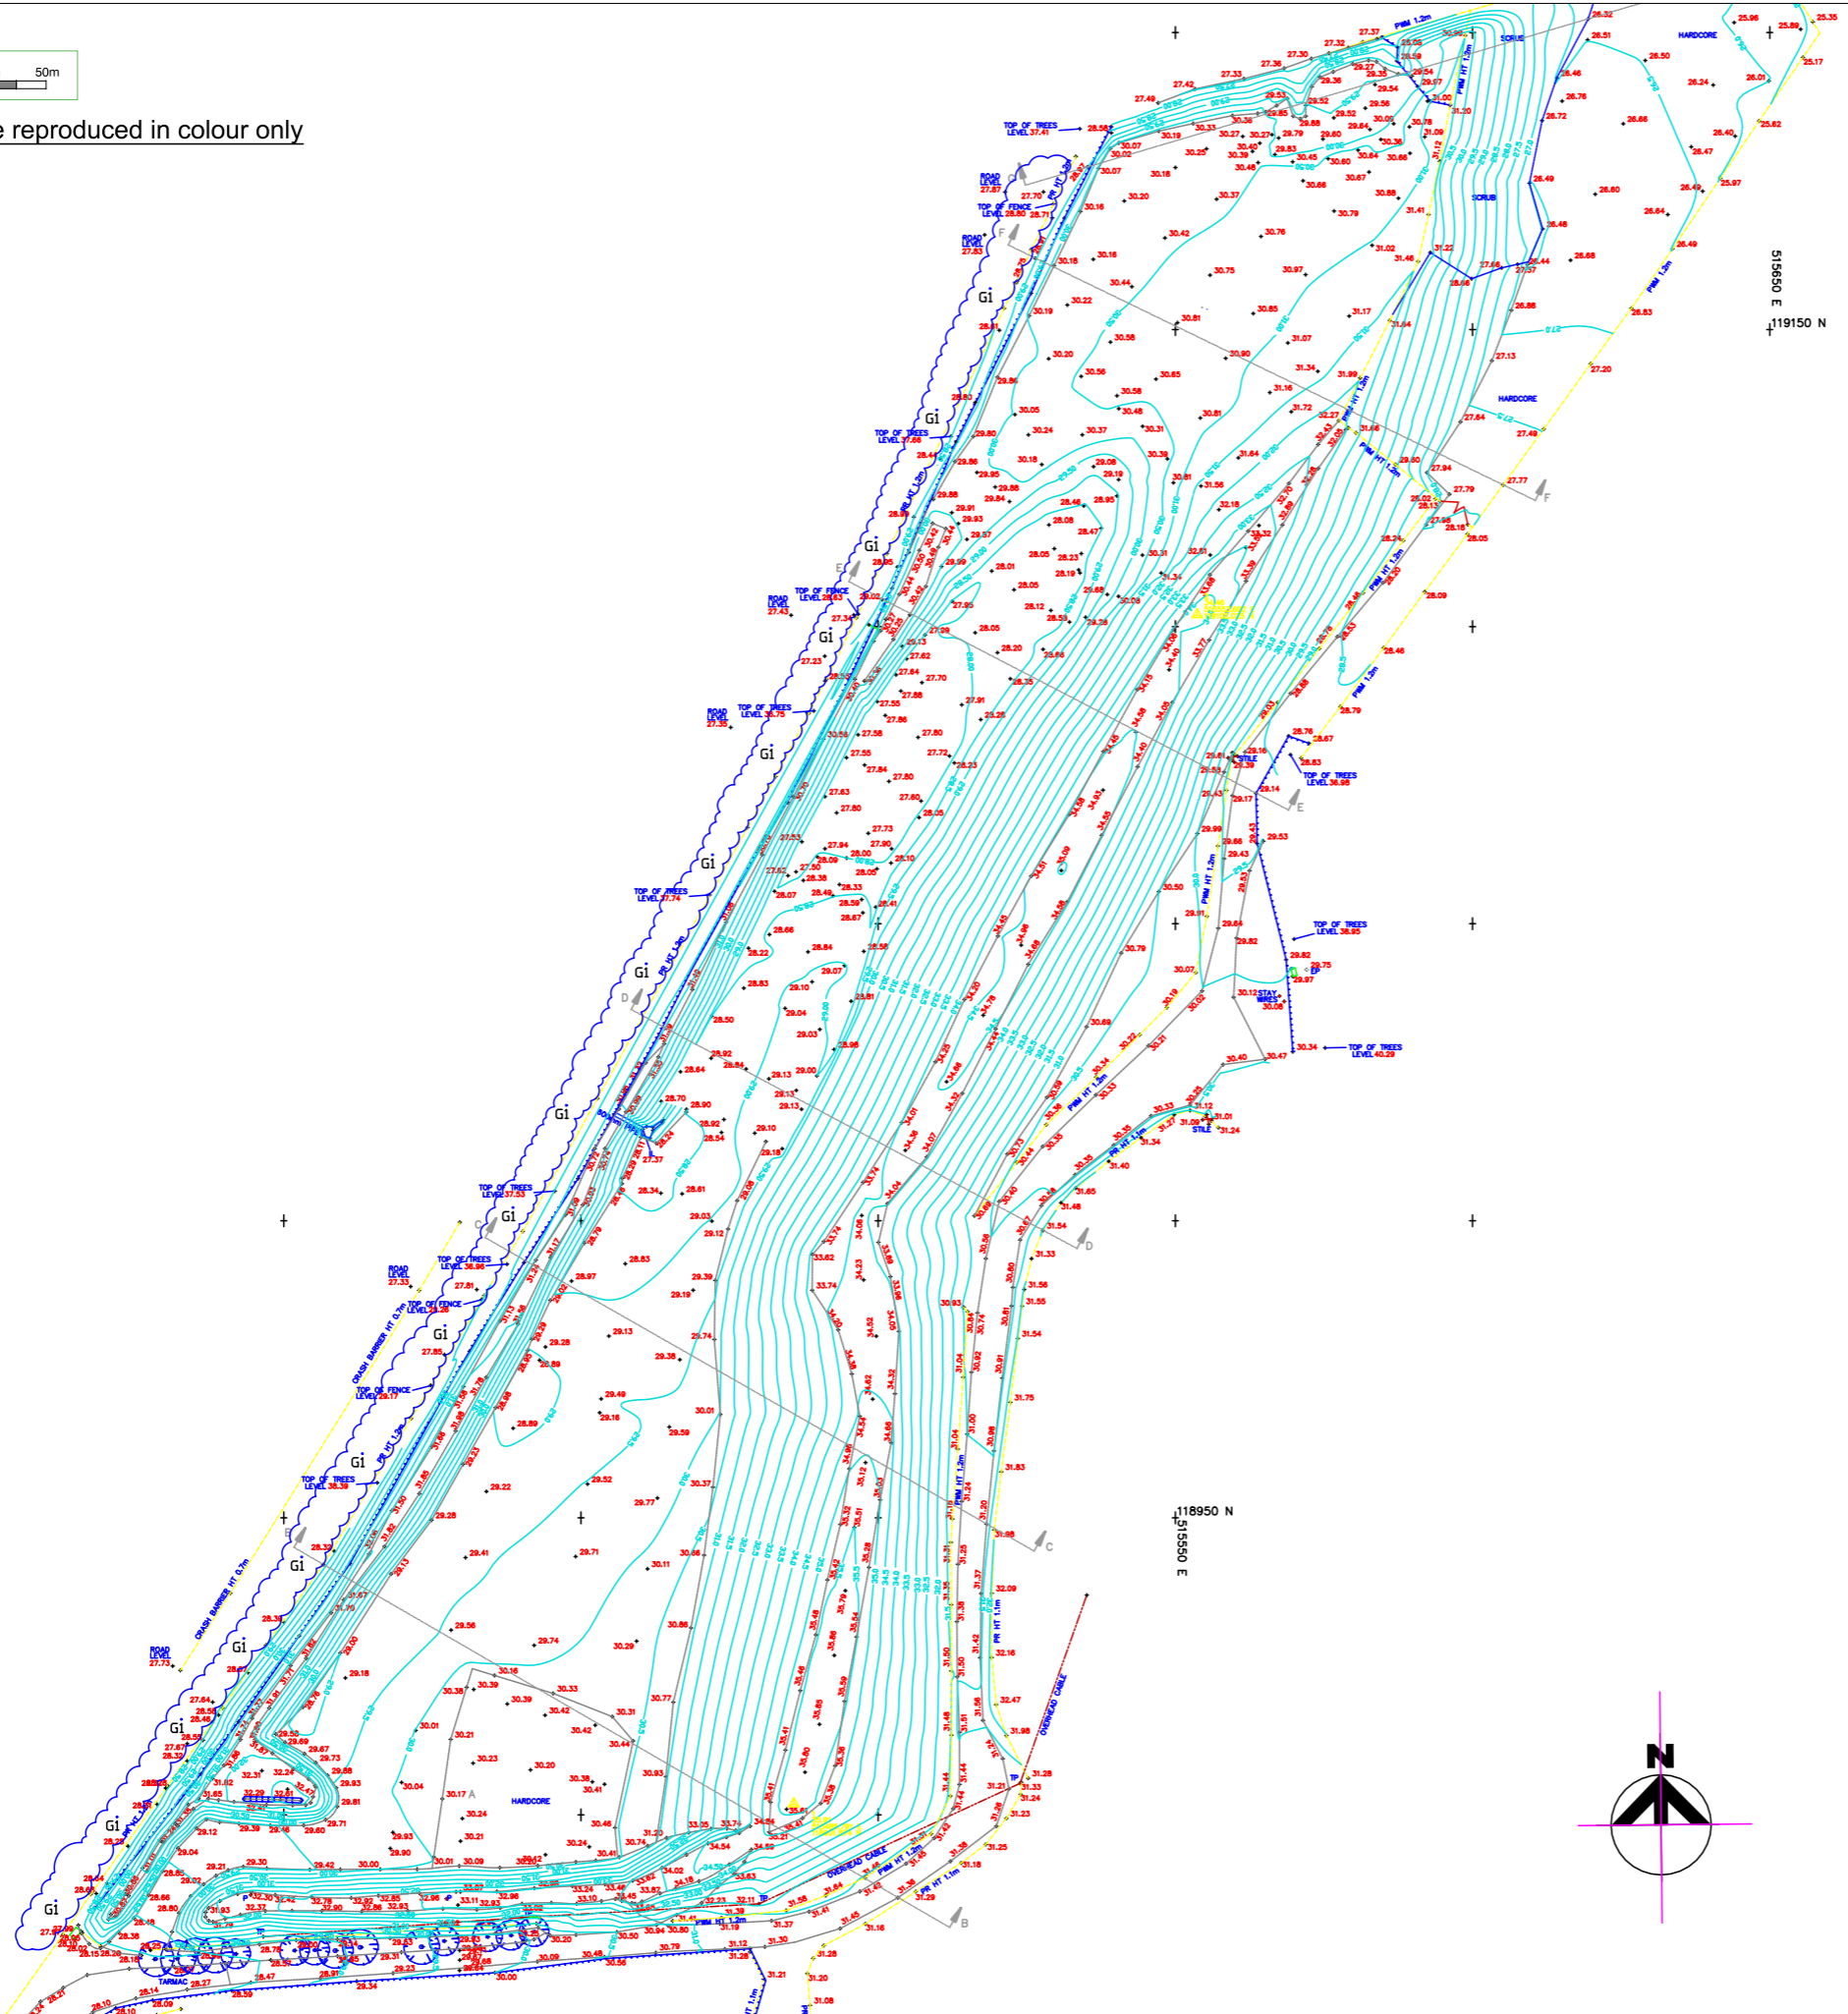

1:1250 @ A3

This drawing should be reproduced in colour only

Category B - Trees of moderate quality with an estimated remaining life expectancy of at least 20 years

The Studio, 1 Spring Gardens, Glynde, Nr Lewes, East Sussex, BN8 6SA
Lewes - 01273 858 826 Mobile - 07377 393 897
www.nicholasjonesconsultants.co.uk - e-mail info@nicholasjonesconsultants.co.uk

Client's Name

Mr A Hyatt

Job Title

Land at Thistleworth Farm, Grinders Lane
Dial Post, West Sussex, RH13 8NR

Drawing Title

Tree Layout Plan (G1)

Scale

1:1250 @ A3

Drawn

NDJ

Date

22.05.2020

Drg No

NJCL 541-2_01_220520

Status

INFORMATION