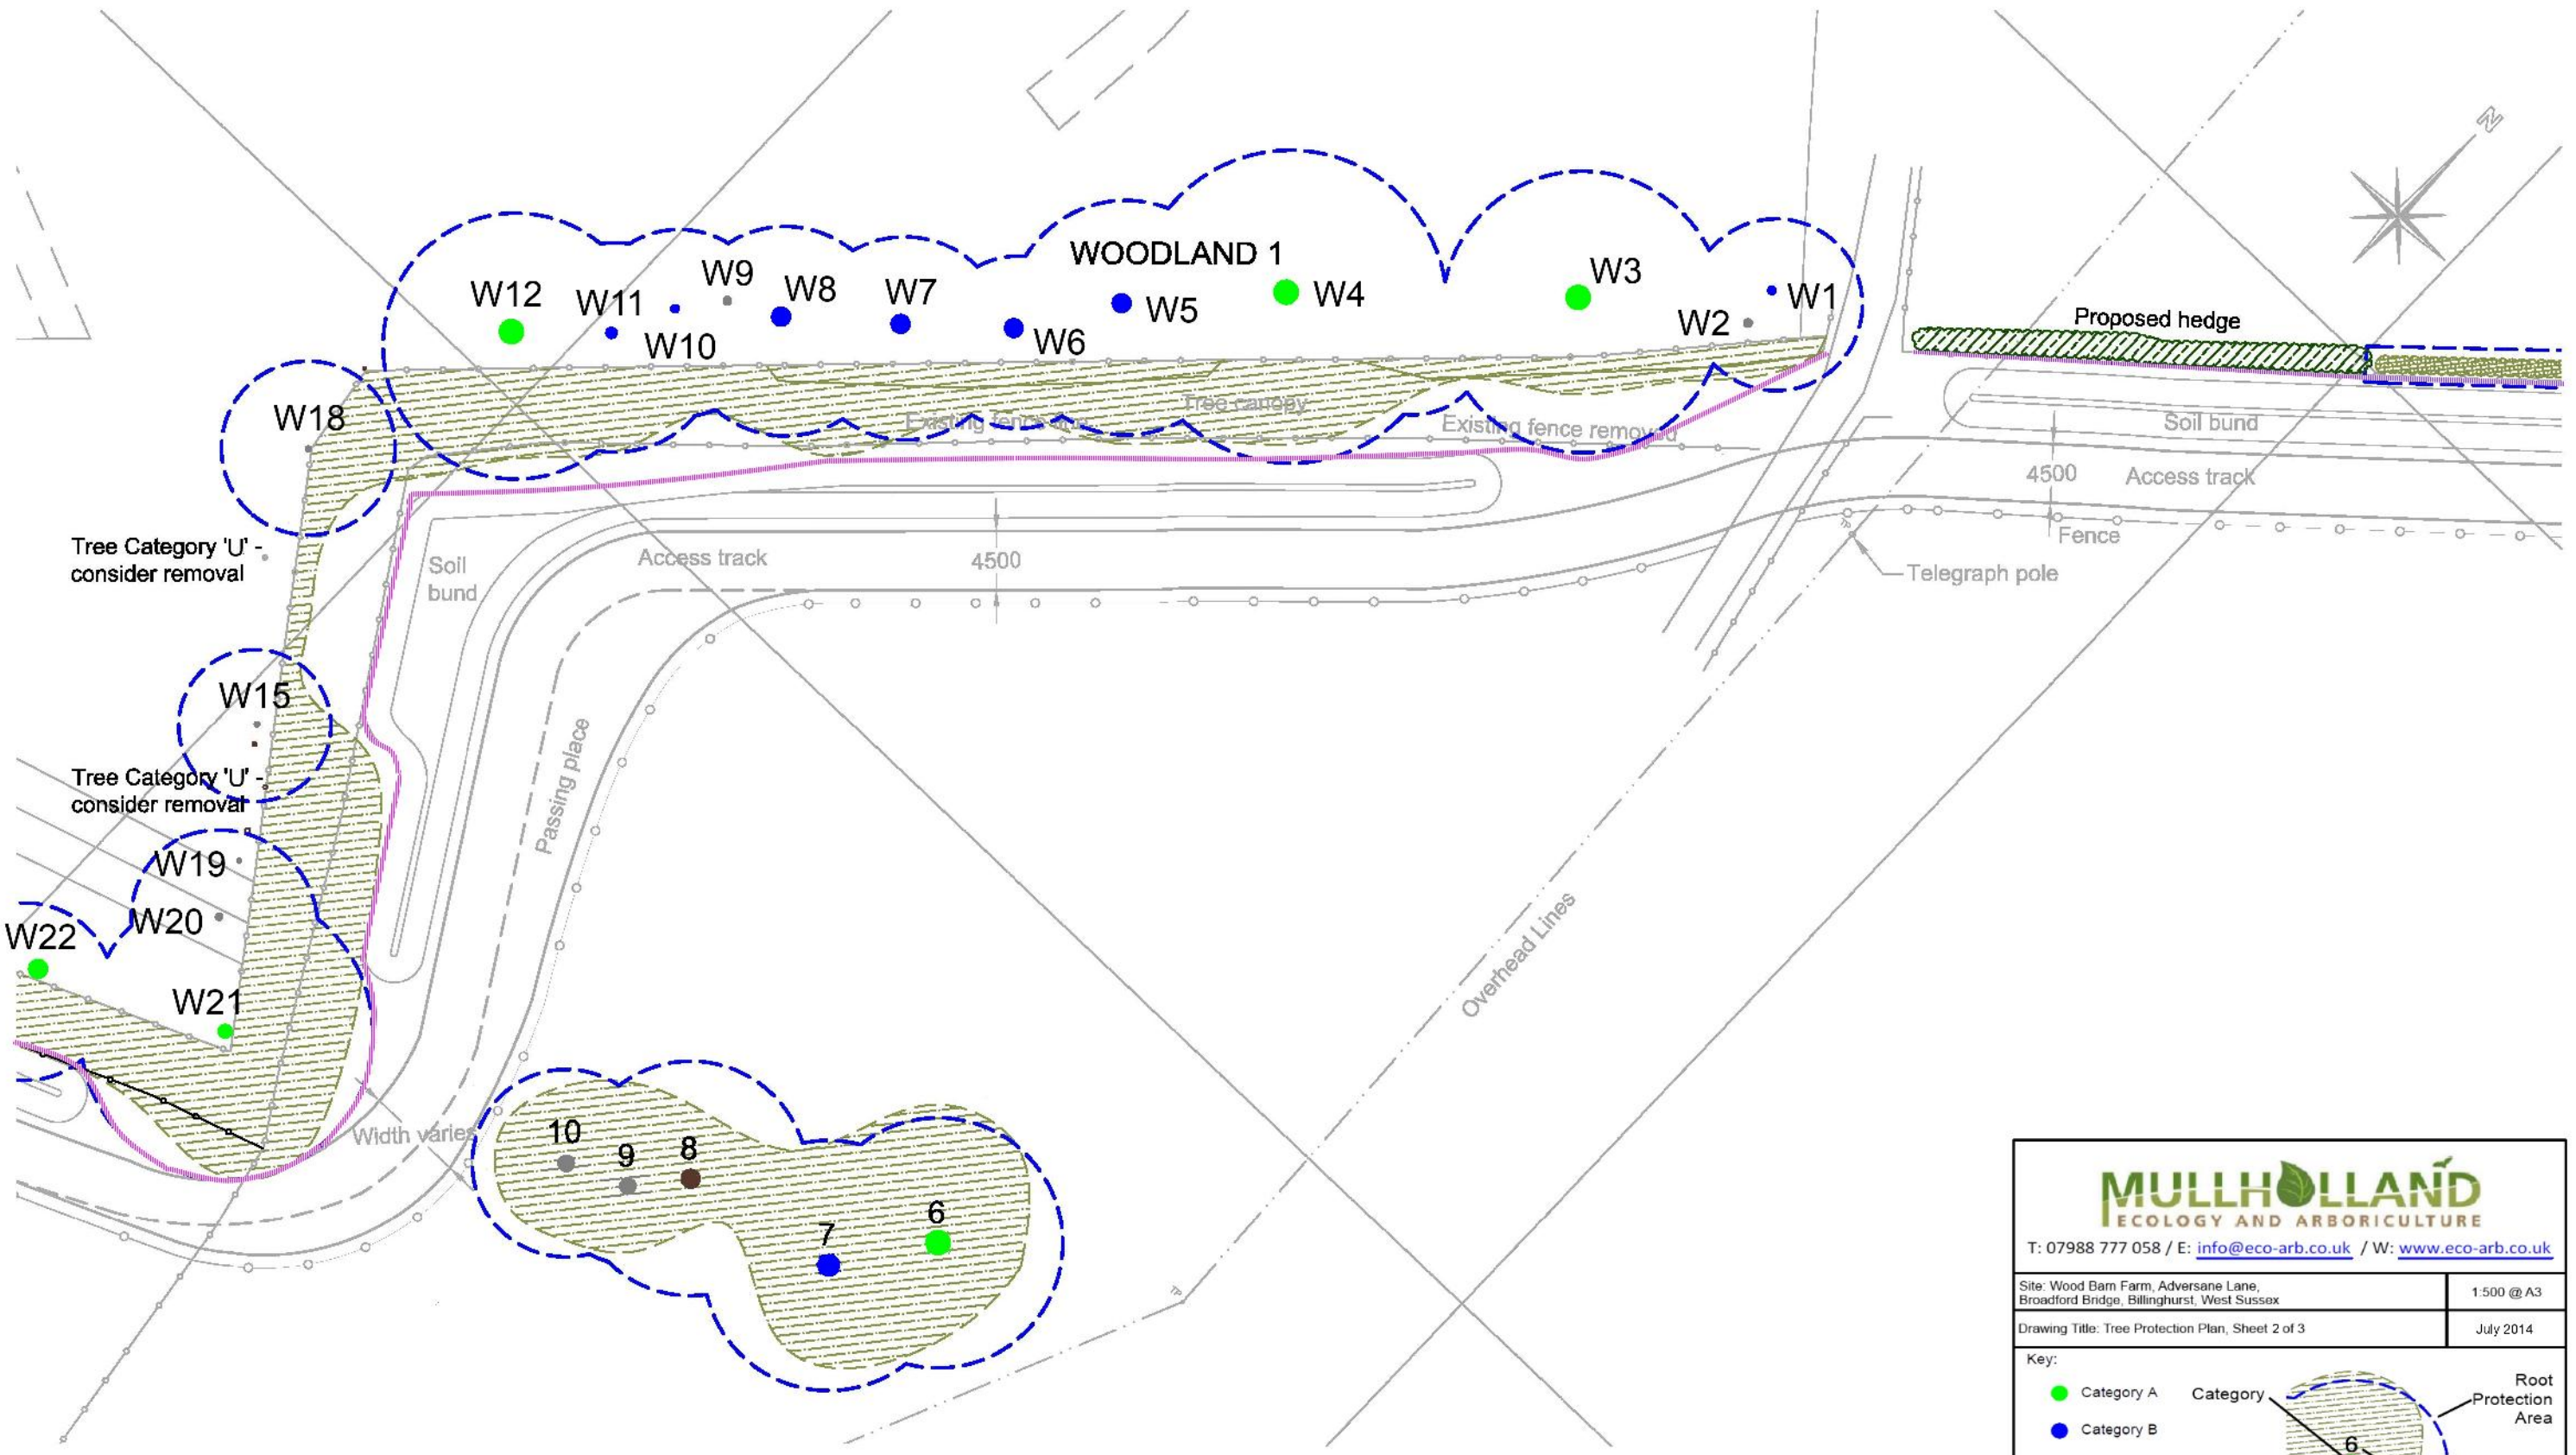

Key:

- Category A
- Category B
- Category C
- Category U

Category 6

Root Protection Area

Crown Spread

Tree Number

- Tree Protection Fencing to follow specification 1
- Tree Protection Fencing to follow specification 2
- Tree Protection Fencing to follow security fence specification

Tree Category 'U' - consider removal

Tree Category 'U' - consider removal

Width varies

MULLHOLLAND
 ECOLOGY AND ARBORICULTURE

T: 07988 777 058 / E: info@eco-arb.co.uk / W: www.eco-arb.co.uk

Site: Wood Bam Farm, Adversane Lane, Broadford Bridge, Billinghurst, West Sussex	1:500 @ A3
Drawing Title: Tree Protection Plan, Sheet 2 of 3	July 2014

Key:

- Category A
- Category B
- Category C
- Category U

Category 6

- Root Protection Area
- Crown Spread
- Tree Number

- Tree Protection Fencing to follow specification 1
- Tree Protection Fencing to follow specification 2
- Tree Protection Fencing to follow security fence specification

1:500 @ A3

Drawing Title: Tree Protection Plan, Sheet 3 of 3

July 2014

Key:

- Category A
- Category B
- Category C
- Category U

Category

Root Protection Area

Crown Spread