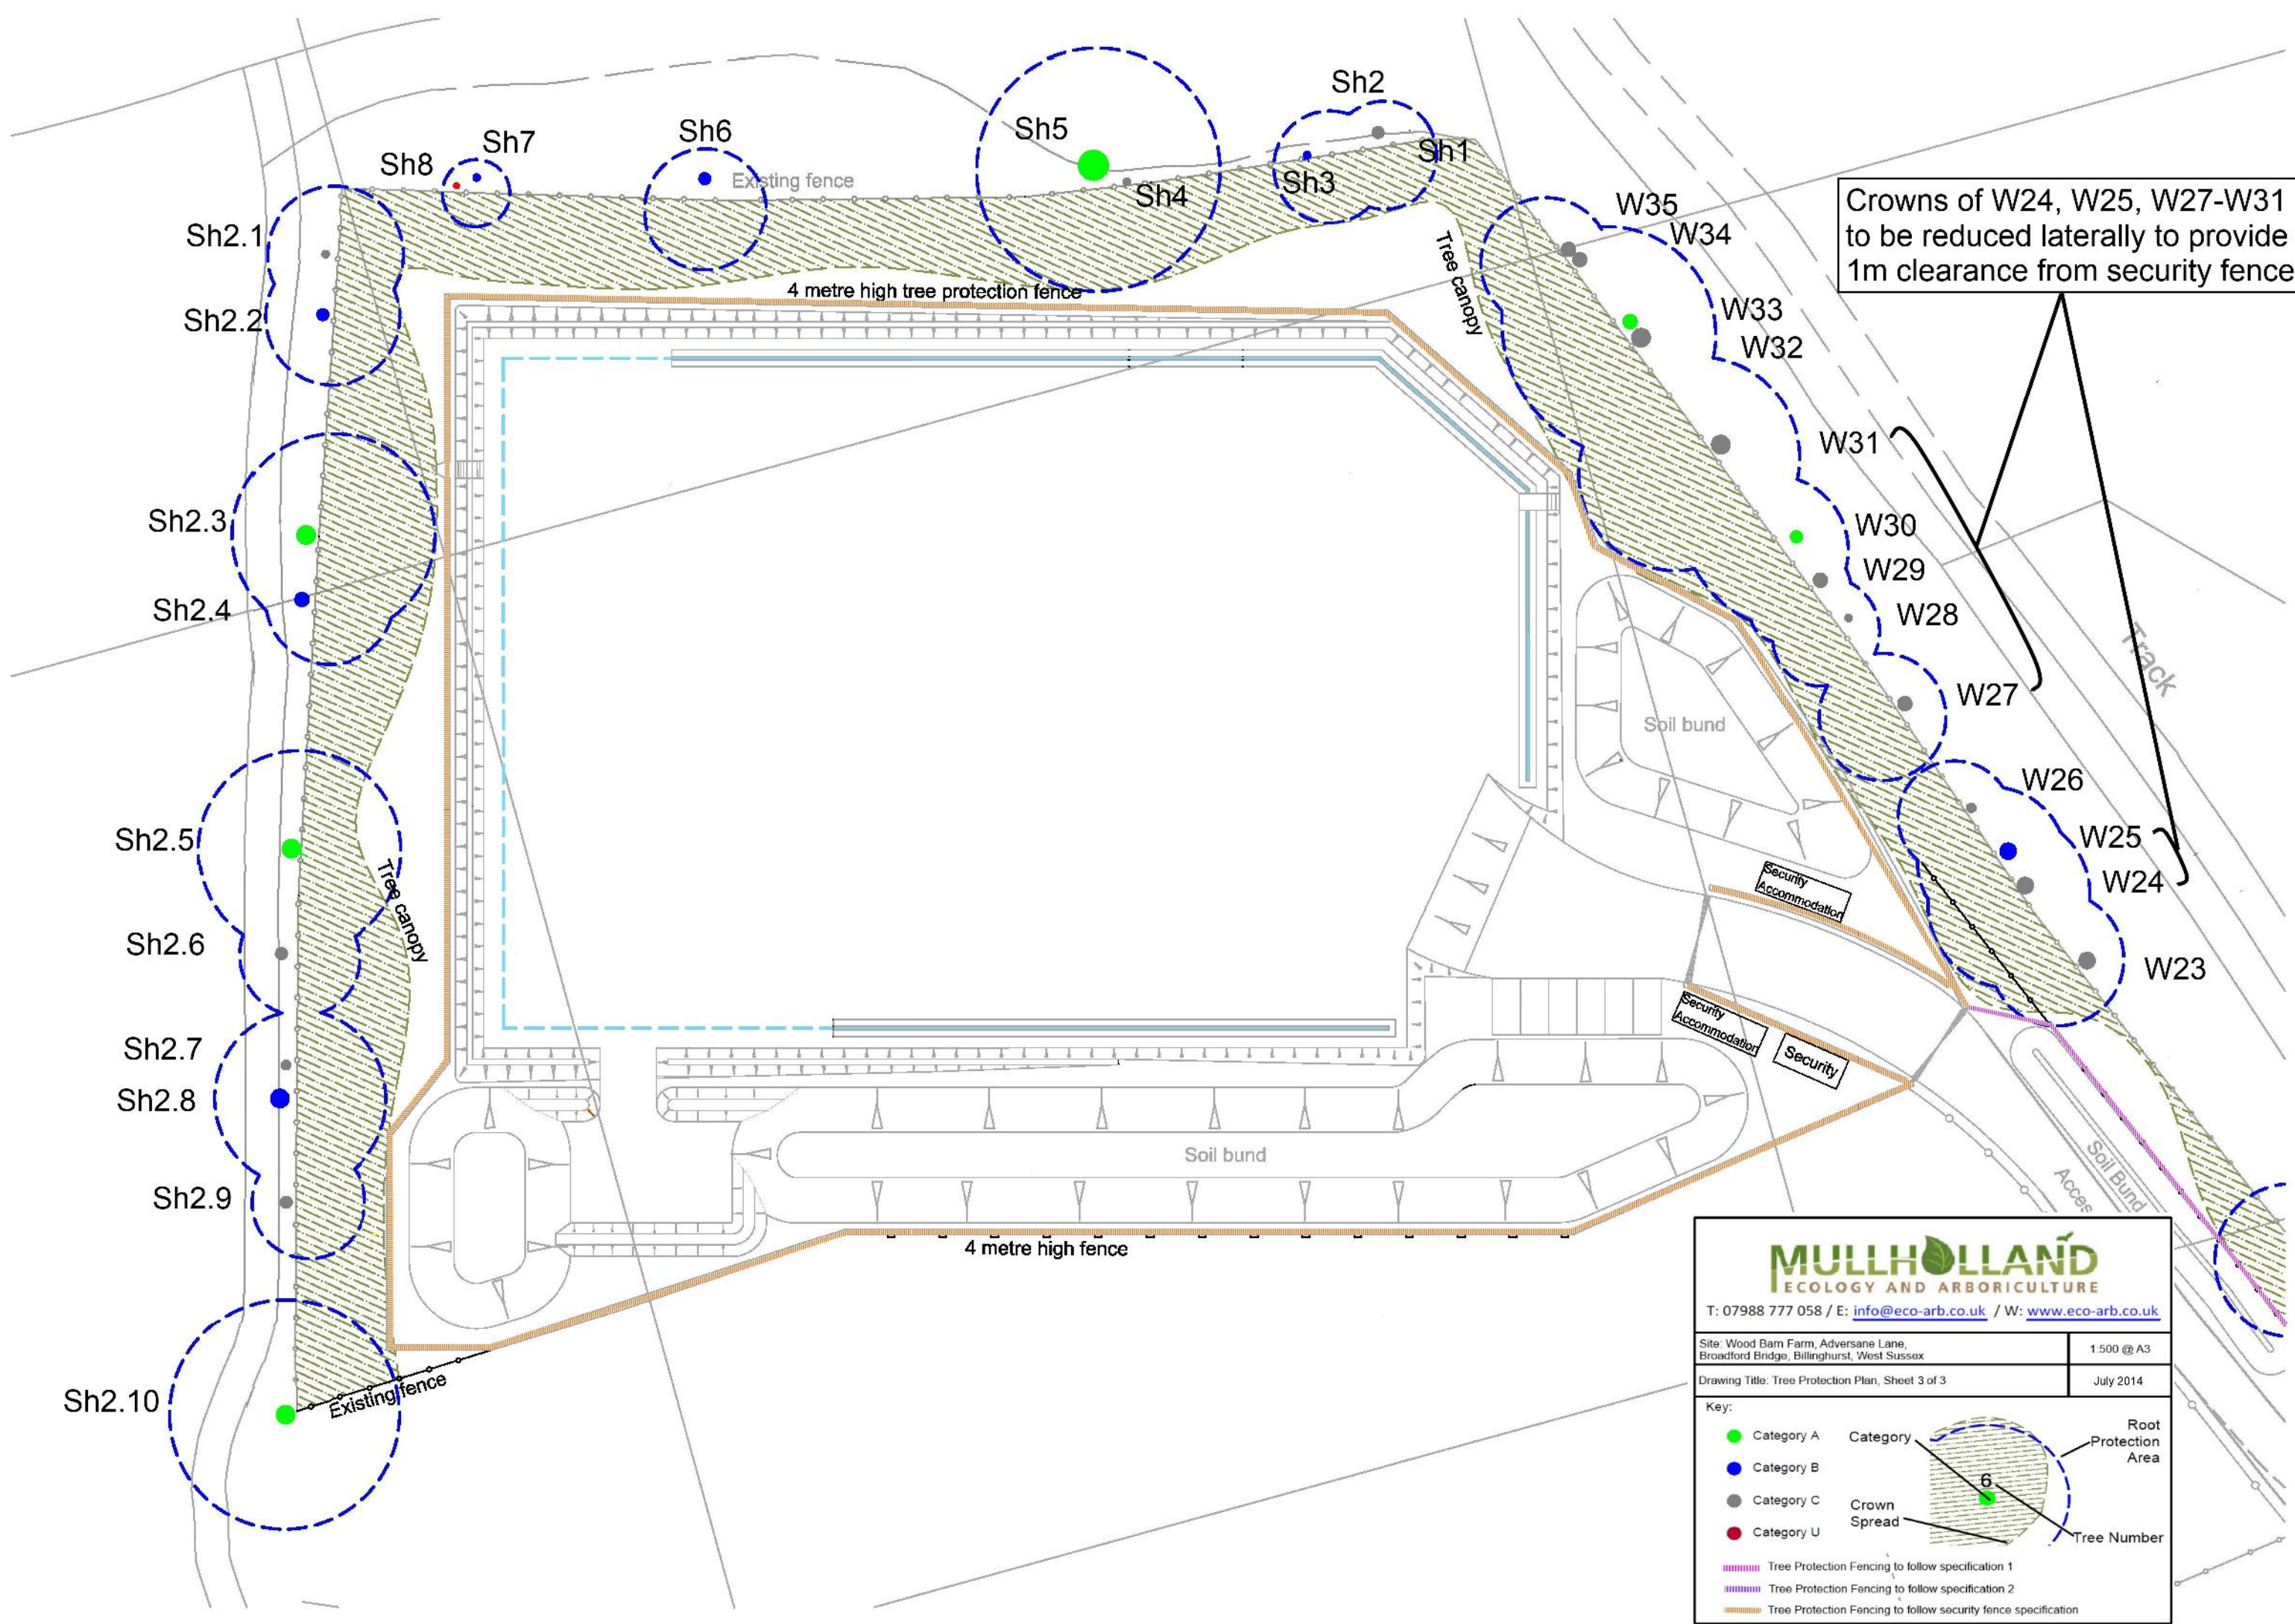

Key:

- Category A
- Category B
- Category C
- Category U

Category 6

Root Protection Area

Crown Spread

Tree Number

- Tree Protection Fencing to follow specification 1
- Tree Protection Fencing to follow specification 2
- Tree Protection Fencing to follow security fence specification

Tree Category 'U' - consider removal

Tree Category 'U' - consider removal

Width varies

MULLHOLLAND
 ECOLOGY AND ARBORICULTURE

T: 07988 777 058 / E: info@eco-arb.co.uk / W: www.eco-arb.co.uk

Site: Wood Bam Farm, Adversane Lane, Broadford Bridge, Billinghurst, West Sussex	1:500 @ A3
Drawing Title: Tree Protection Plan, Sheet 2 of 3	July 2014

Key:

- Category A
- Category B
- Category C
- Category U

Category 6

- Root Protection Area
- Crown Spread
- Tree Number

- Tree Protection Fencing to follow specification 1
- Tree Protection Fencing to follow specification 2
- Tree Protection Fencing to follow security fence specification

1:500 @ A3

Drawing Title: Tree Protection Plan, Sheet 3 of 3

July 2014

Key:

- Category A
- Category B
- Category C
- Category U

Category

Root Protection Area

Crown Spread