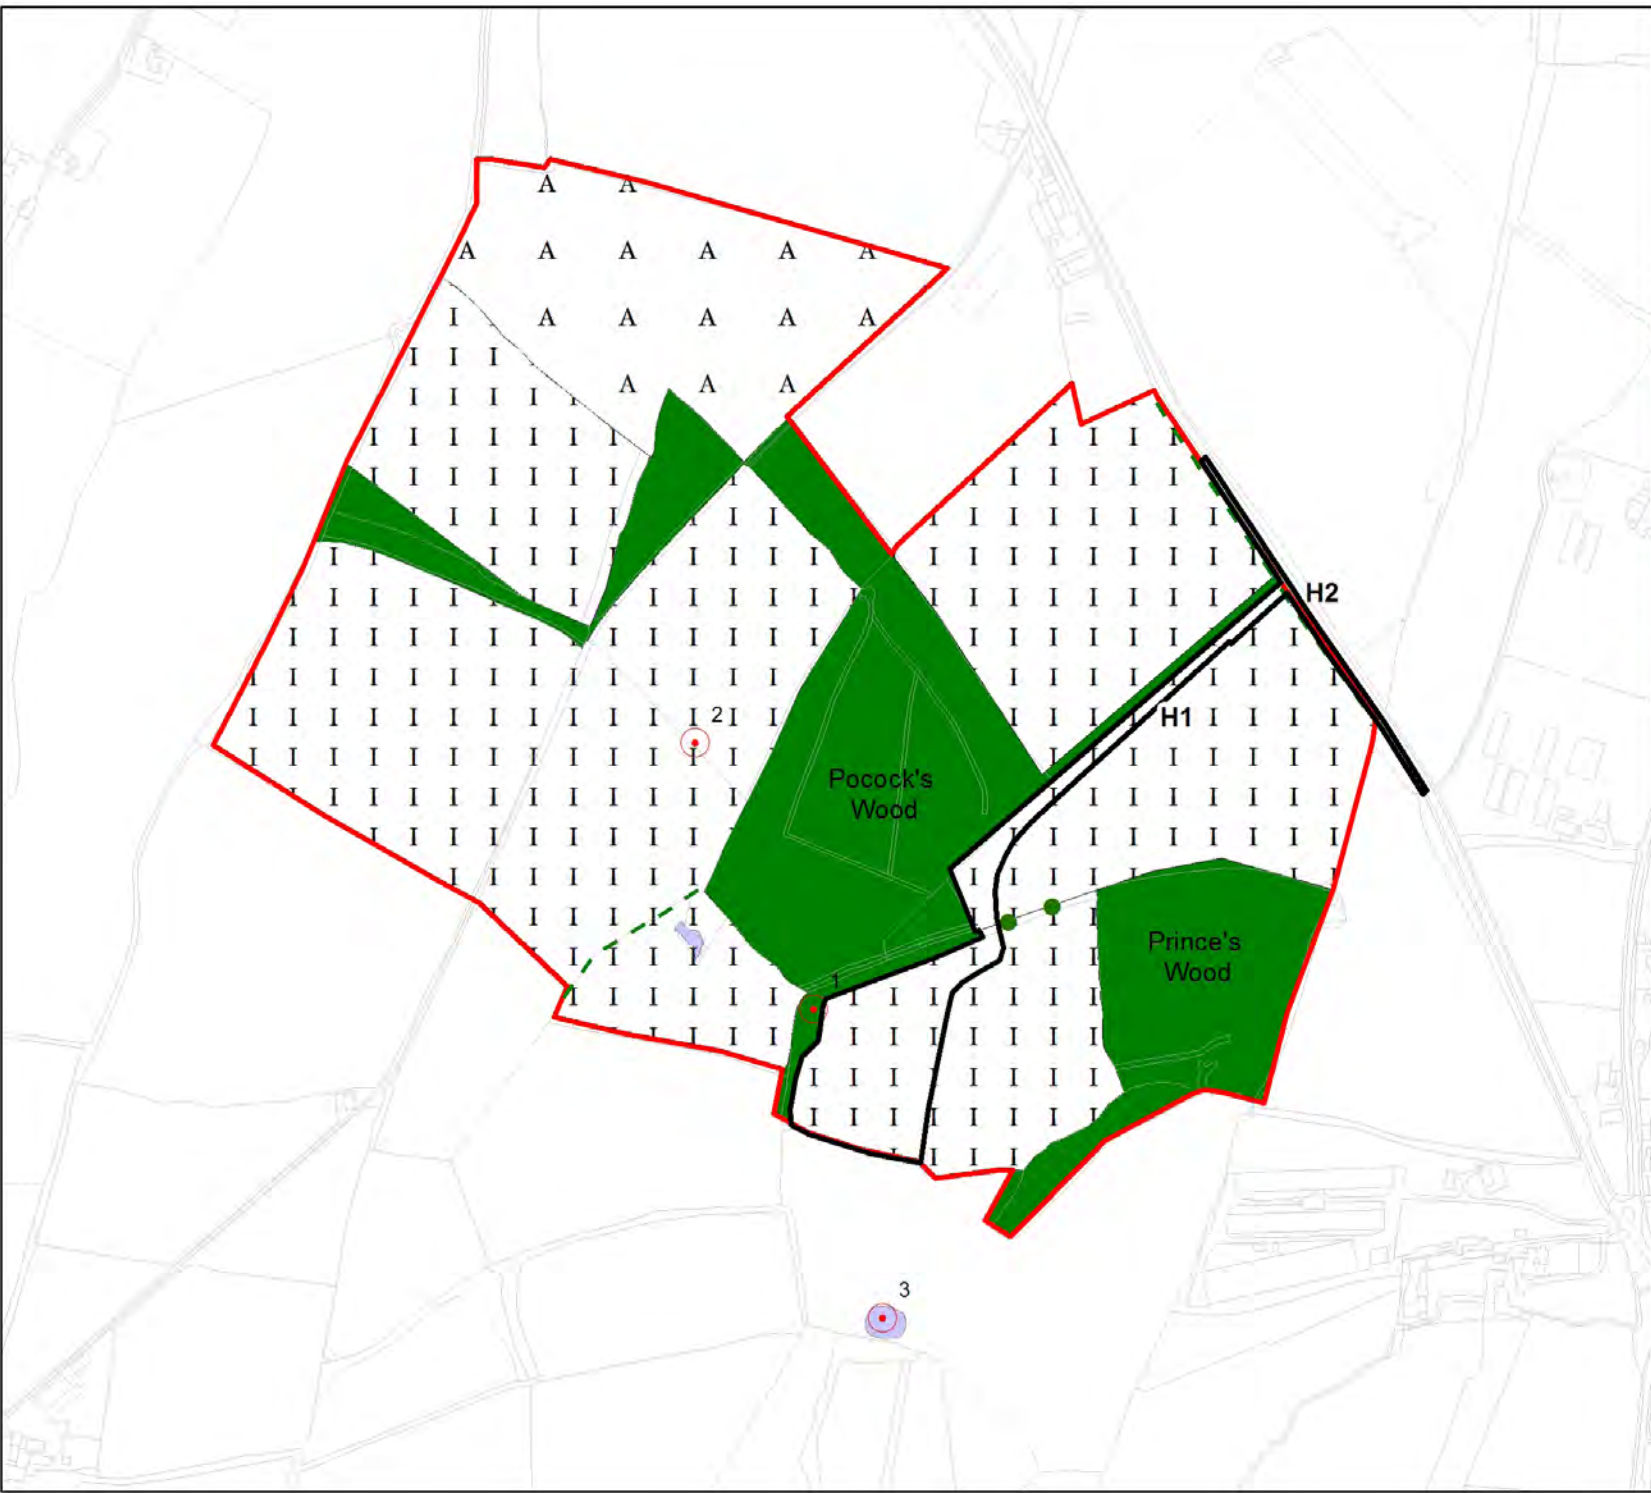

Key

- Site Boundary
- ⊗ Anabat SD1 Bat Detectors

**Figure 7.1
Bat Activity Survey
Detector Locations**

Woodbarn Farm

Key

— Site Boundary

→ Dormouse Tubes

Figure 7.2
Location of Dormouse Tubes

Woodbarn Farm

- Key:**
- Survey Boundary
 - Proposed Site
 - Target Note
 - Parklands/scattered trees, Broad-leaved (A3.1)
 - Parklands/scattered trees, Coniferous (A3.2)
 - Scrub, Scattered (A2.2)
 - Defunct hedge, Species-poor (J2.2.2)
 - Cultivated/disturbed land, Arable (J1.1)
 - Improved grassland (B4)
 - Woodland, Broad-leaved, Semi-natural (A1.1.1)

Figure 7.3
Extended Phase 1
Habitat Survey Map

Woodbarn Farm

Figure 7.4

CONFIDENTIAL Badger Survey Data

Not viewable on web