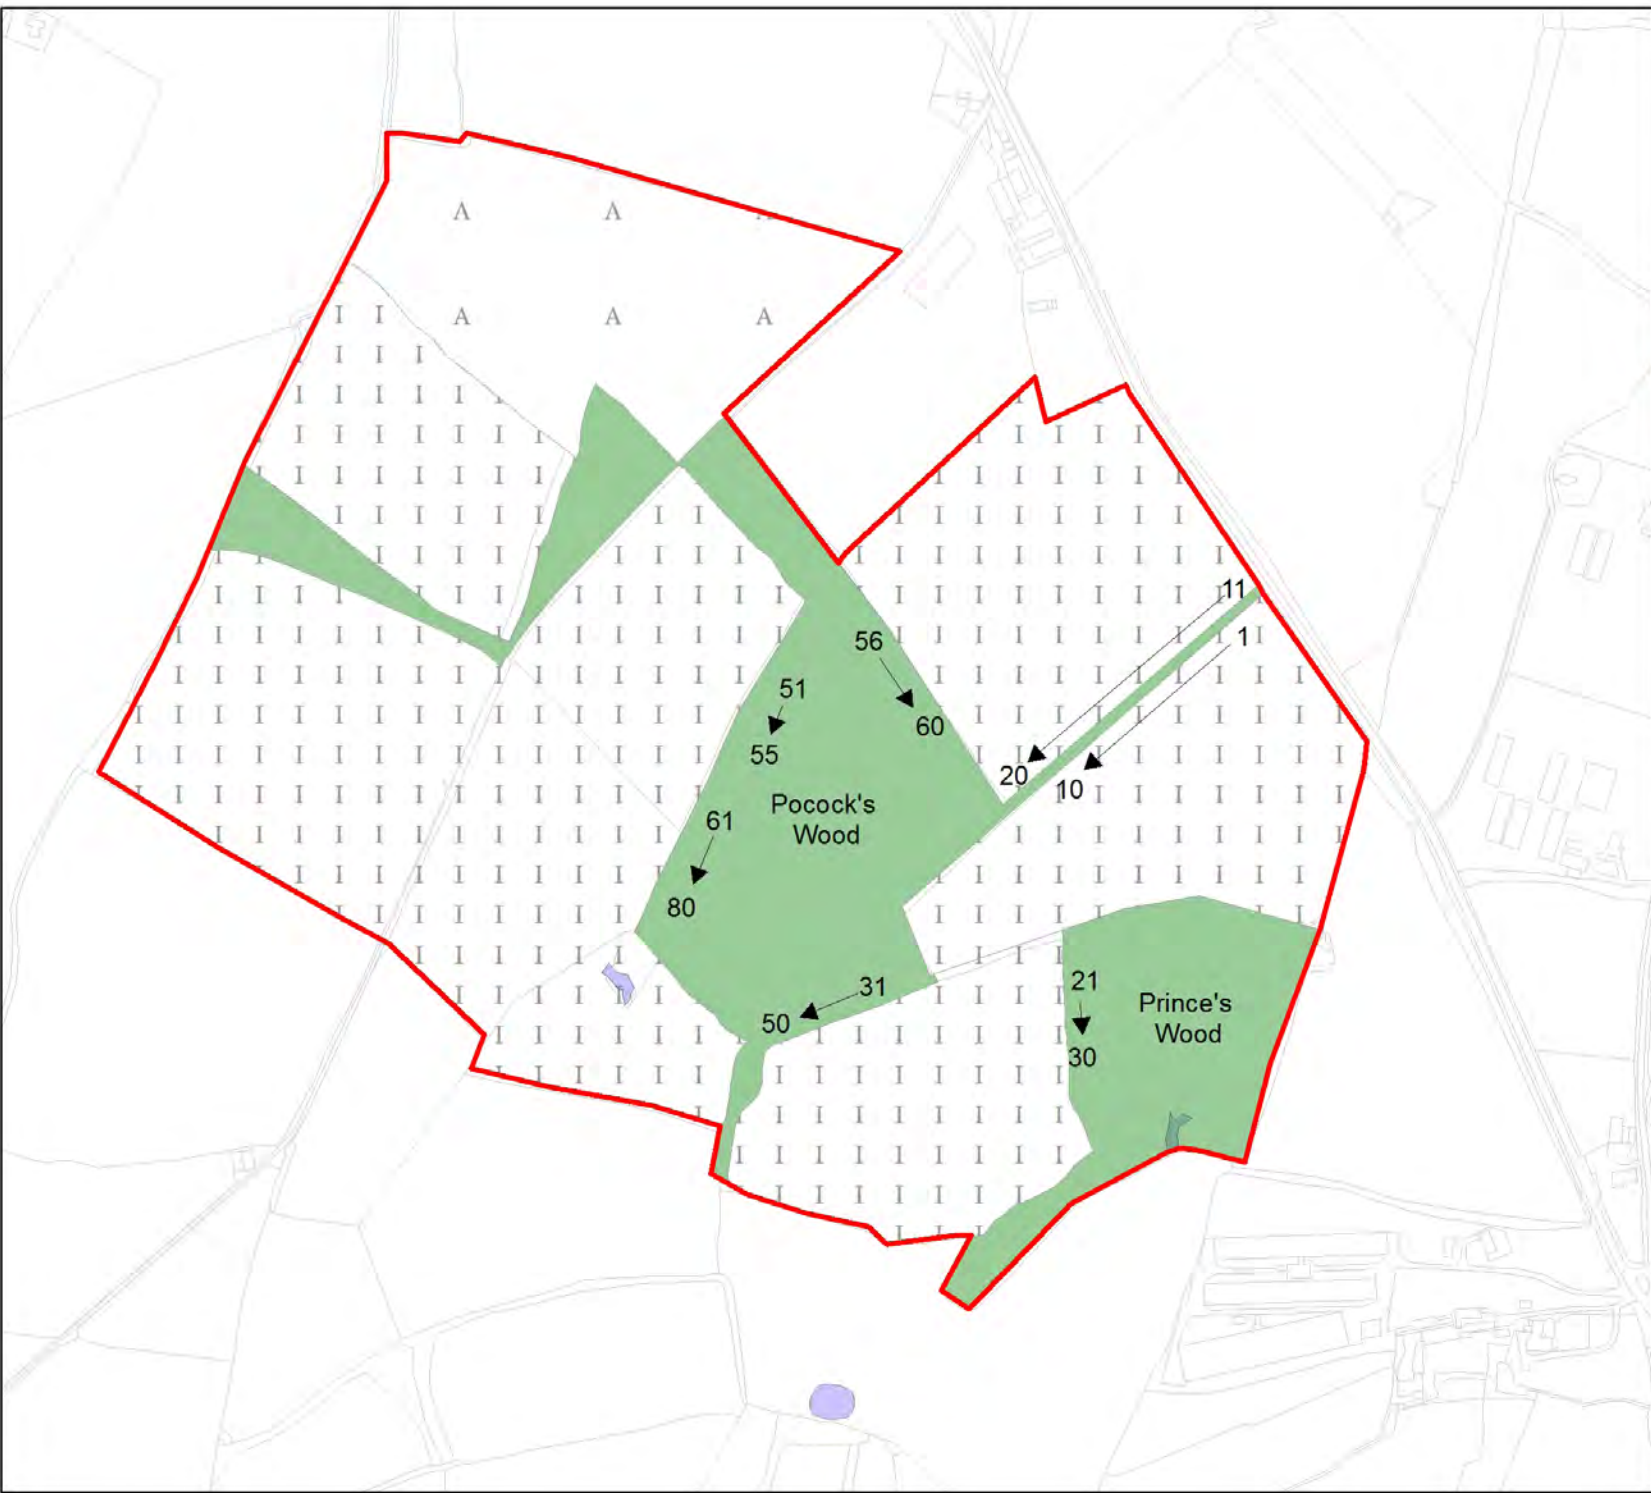

Key

- Site Boundary
- ⊗ Anabat SD1 Bat Detectors

**Figure 7.1
Bat Activity Survey
Detector Locations**

Woodbarn Farm

Key

— Site Boundary

→ Dormouse Tubes

Figure 7.2
Location of Dormouse Tubes

Woodbarn Farm

- Key:**
- Survey Boundary
 - Proposed Site
 - Target Note
 - Parklands/scattered trees, Broad-leaved (A3.1)
 - Parklands/scattered trees, Coniferous (A3.2)
 - Scrub, Scattered (A2.2)
 - Defunct hedge, Species-poor (J2.2.2)
 - Cultivated/disturbed land, Arable (J1.1)
 - Improved grassland (B4)
 - Woodland, Broad-leaved, Semi-natural (A1.1.1)

Figure 7.3
Extended Phase 1
Habitat Survey Map

Woodbarn Farm

Figure 7.4

CONFIDENTIAL Badger Survey Data

Not viewable on web