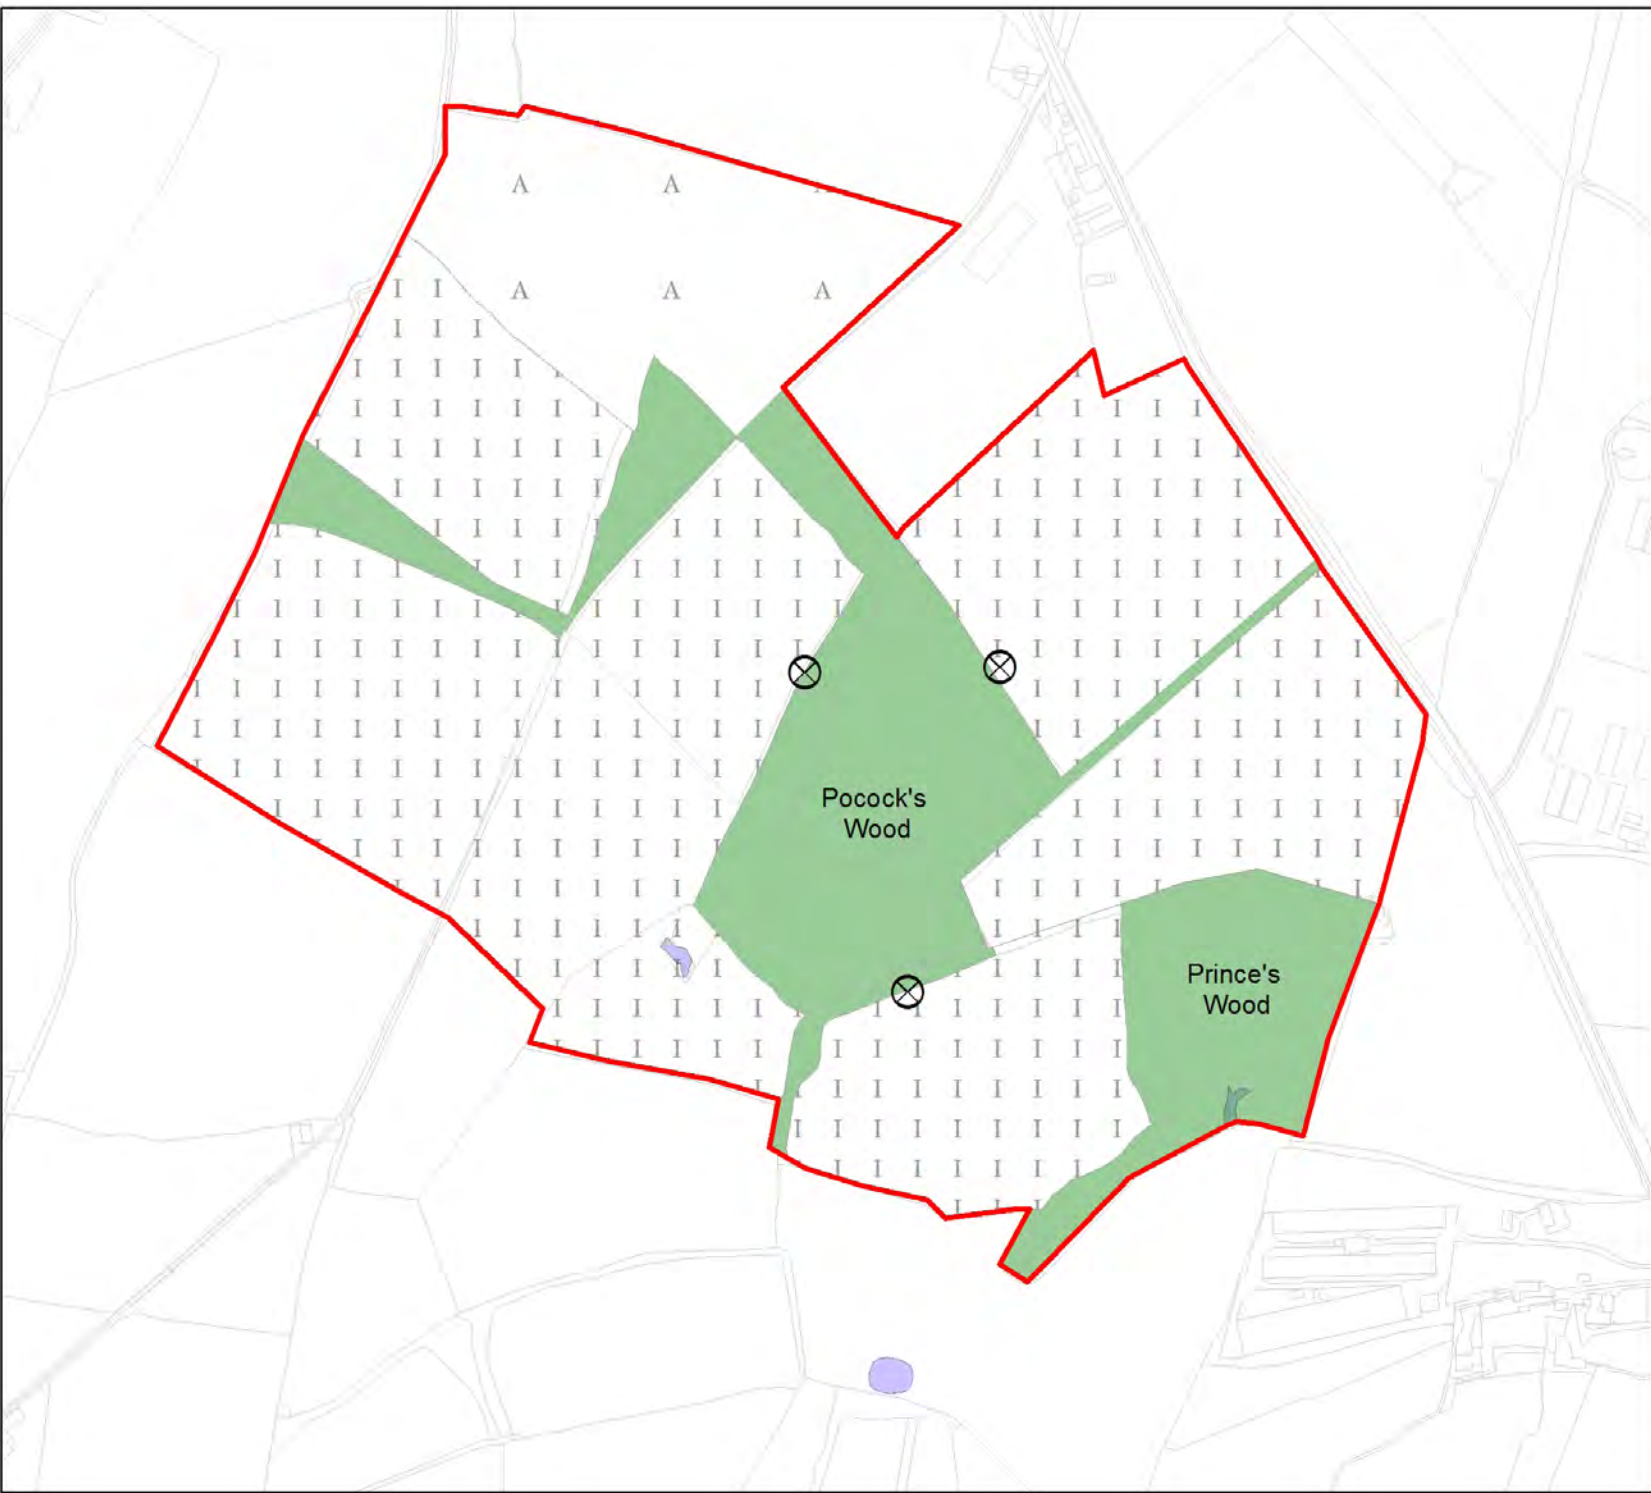

Key

- Site Boundary
- ⊗ Anabat SD1 Bat Detectors

**Figure 7.1
Bat Activity Survey
Detector Locations**

Woodbarn Farm

Key

— Site Boundary

→ Dormouse Tubes

Figure 7.2
Location of Dormouse Tubes

Woodbarn Farm

- Key:**
- Survey Boundary
 - Proposed Site
 - Target Note
 - Parklands/scattered trees, Broad-leaved (A3.1)
 - Parklands/scattered trees, Coniferous (A3.2)
 - Scrub, Scattered (A2.2)
 - Defunct hedge, Species-poor (J2.2.2)
 - Cultivated/disturbed land, Arable (J1.1)
 - Improved grassland (B4)
 - Woodland, Broad-leaved, Semi-natural (A1.1.1)

Figure 7.3
Extended Phase 1
Habitat Survey Map

Woodbarn Farm

Figure 7.4

CONFIDENTIAL Badger Survey Data

Not viewable on web