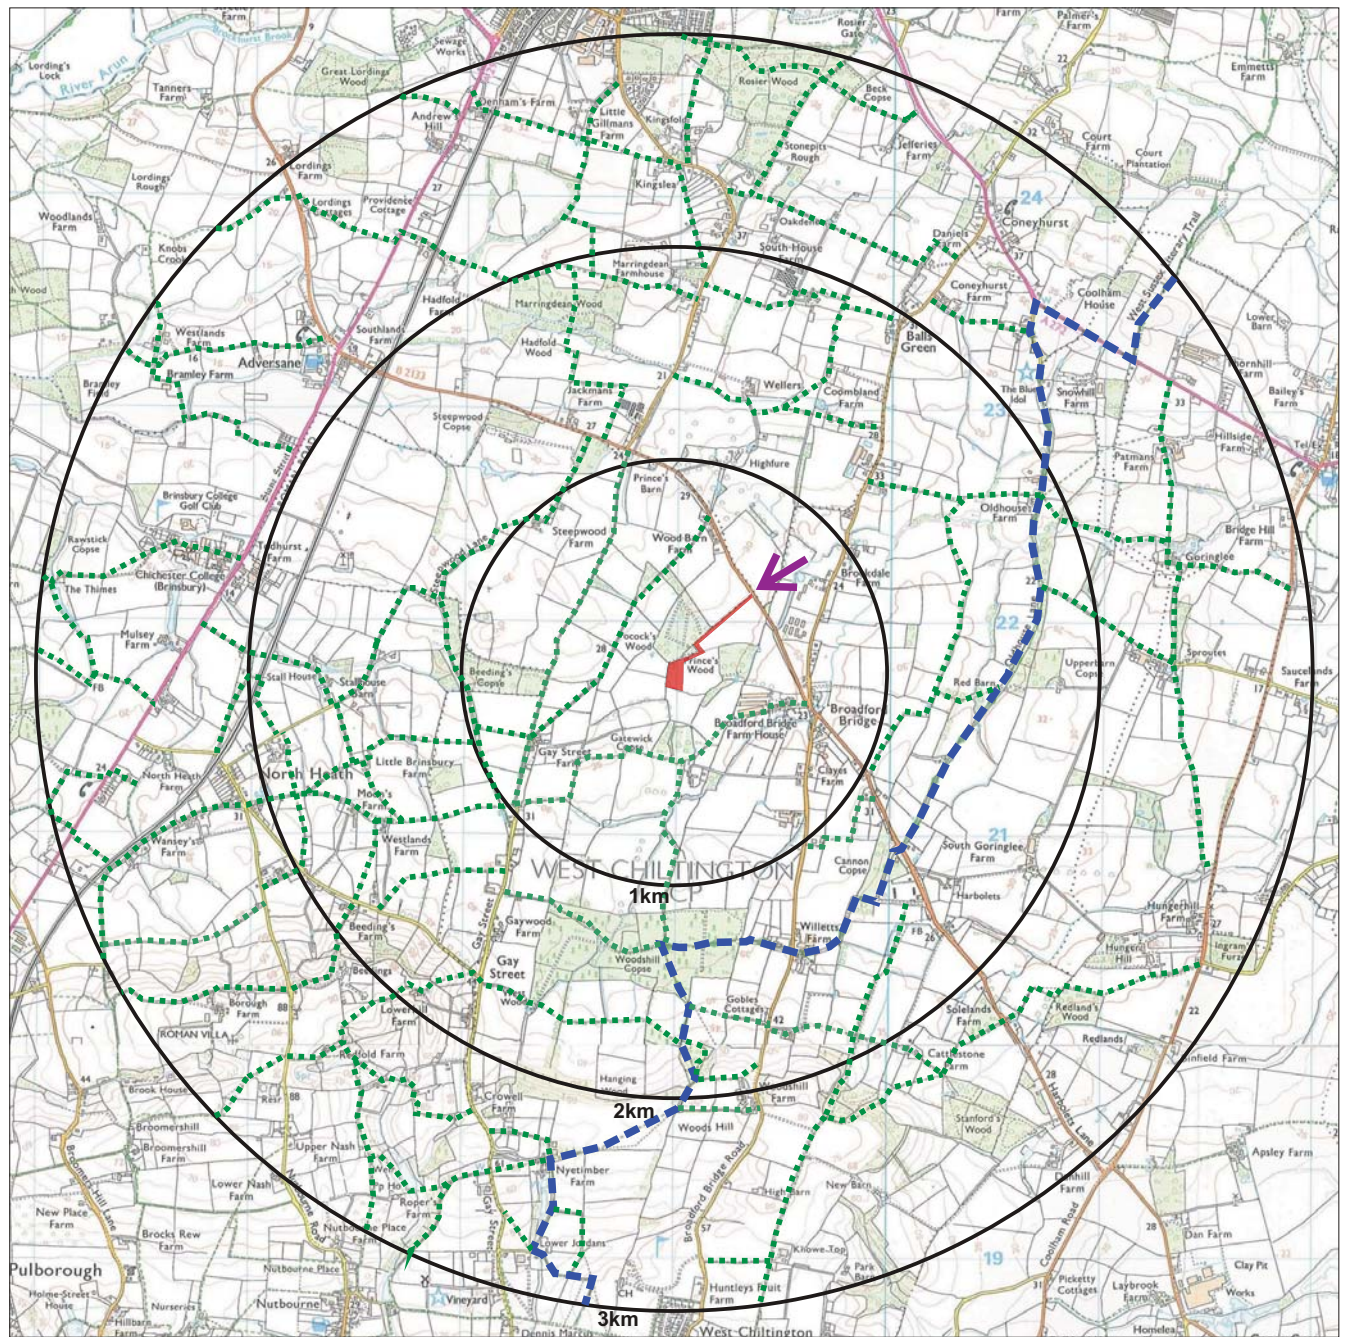

KEY

-  Application site boundary
-  Public Right of Way
-  National West Sussex Literary Trail
-  Access point for site

project: **Land at Wood Barn Farm, Broadford Bridge**  
drawing title: **Access and Public Rights of Way**  
drawing no: **Figure 7**  
date: **November 2011**