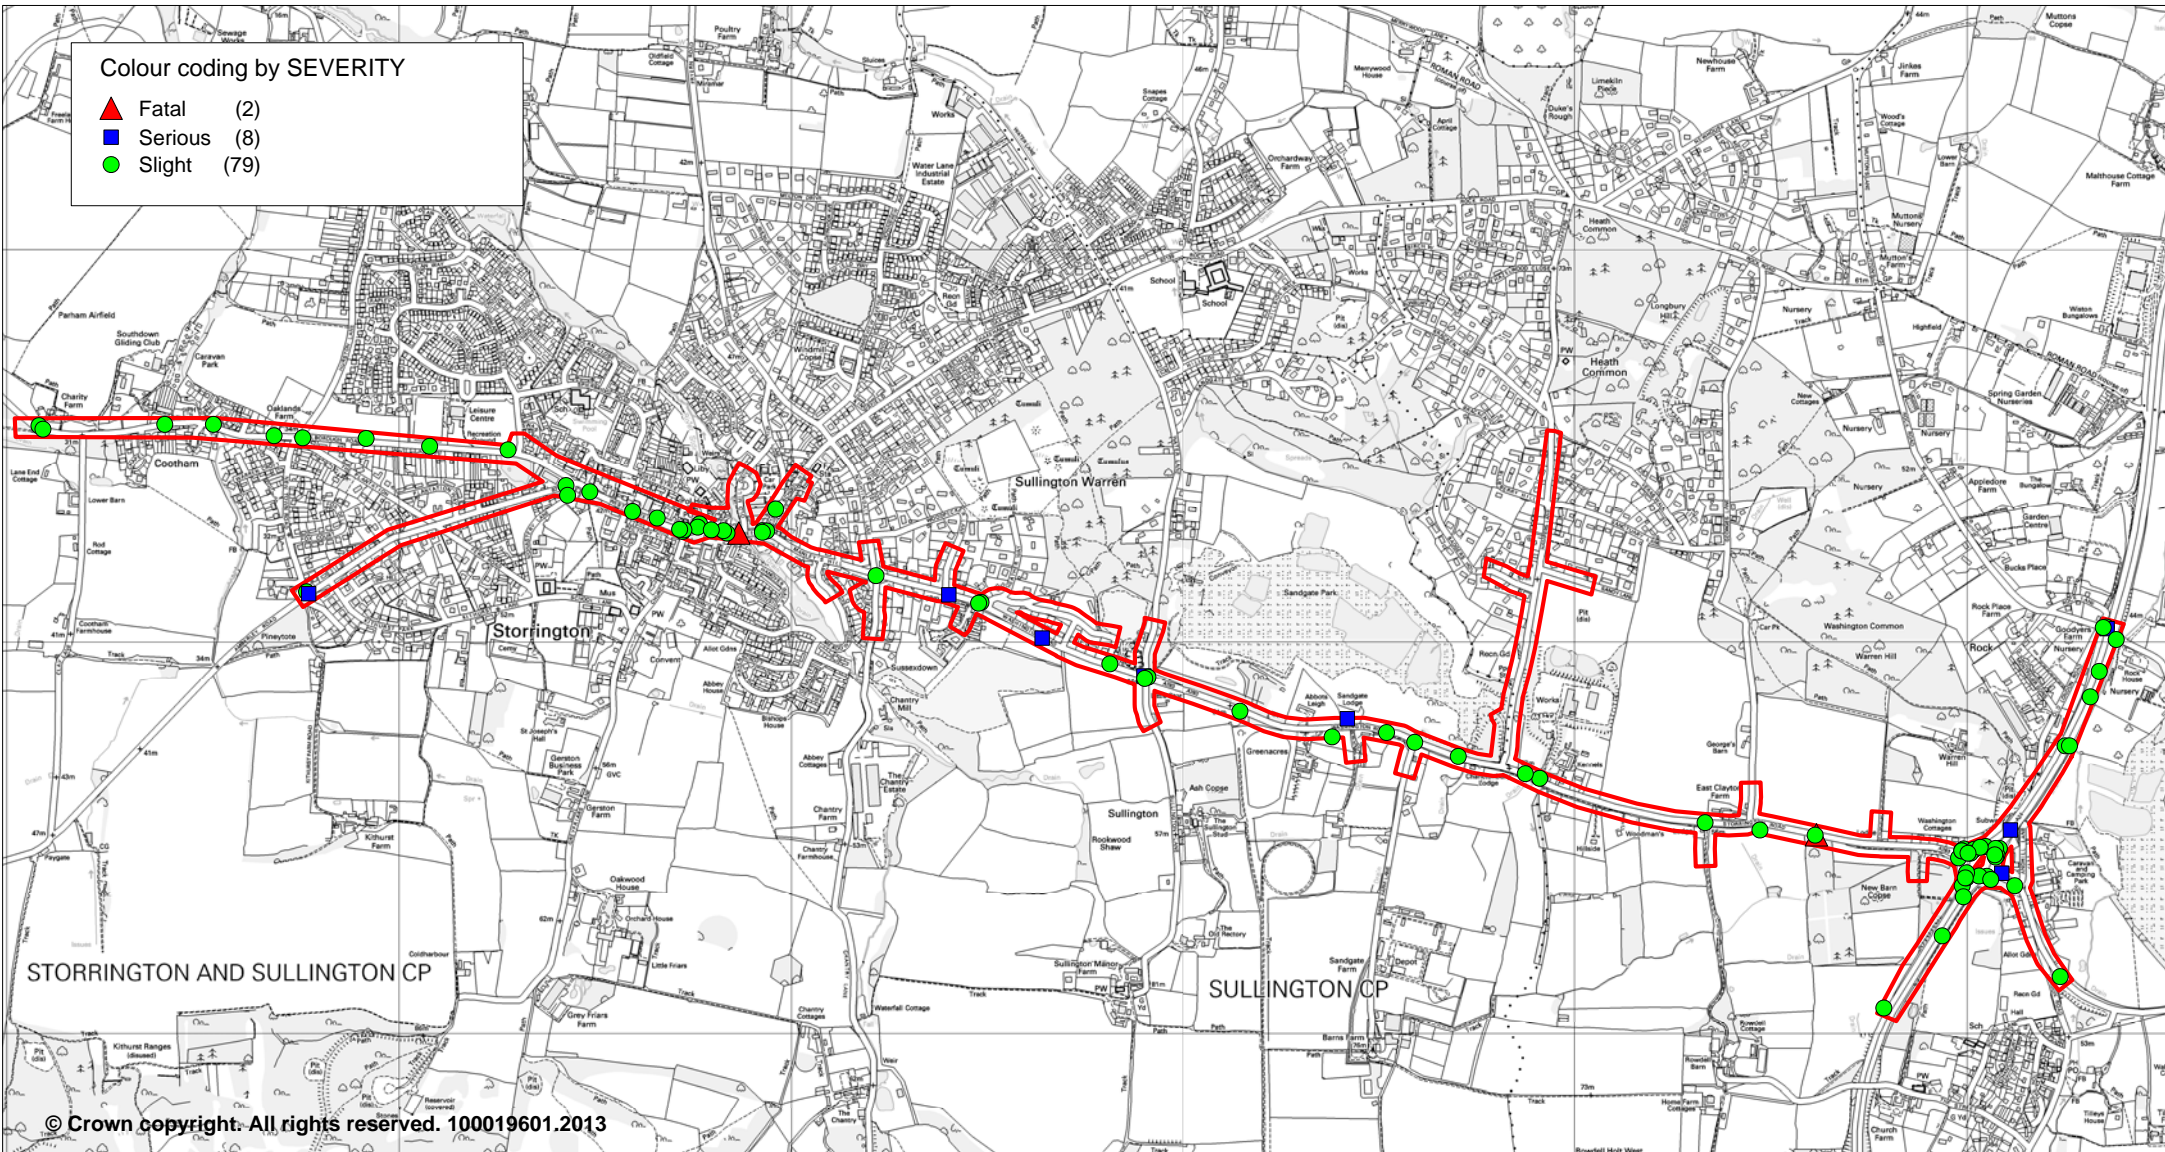

Colour coding by SEVERITY

- ▲ Fatal (2)
- Serious (8)
- Slight (79)

© Crown copyright. All rights reserved. 100019601.2013

Her Majesty's Office (c) Crown Copyright

**Storrington - Storrington Road - SLR  
Collision Data  
01/06/2008 - 31/05/2013**

**Sussex Safer Roads**  
PARTNERSHIP

SCALE	1 : 19700
DATE	10/07/2013
DRAWING No.	
DRAWN BY	