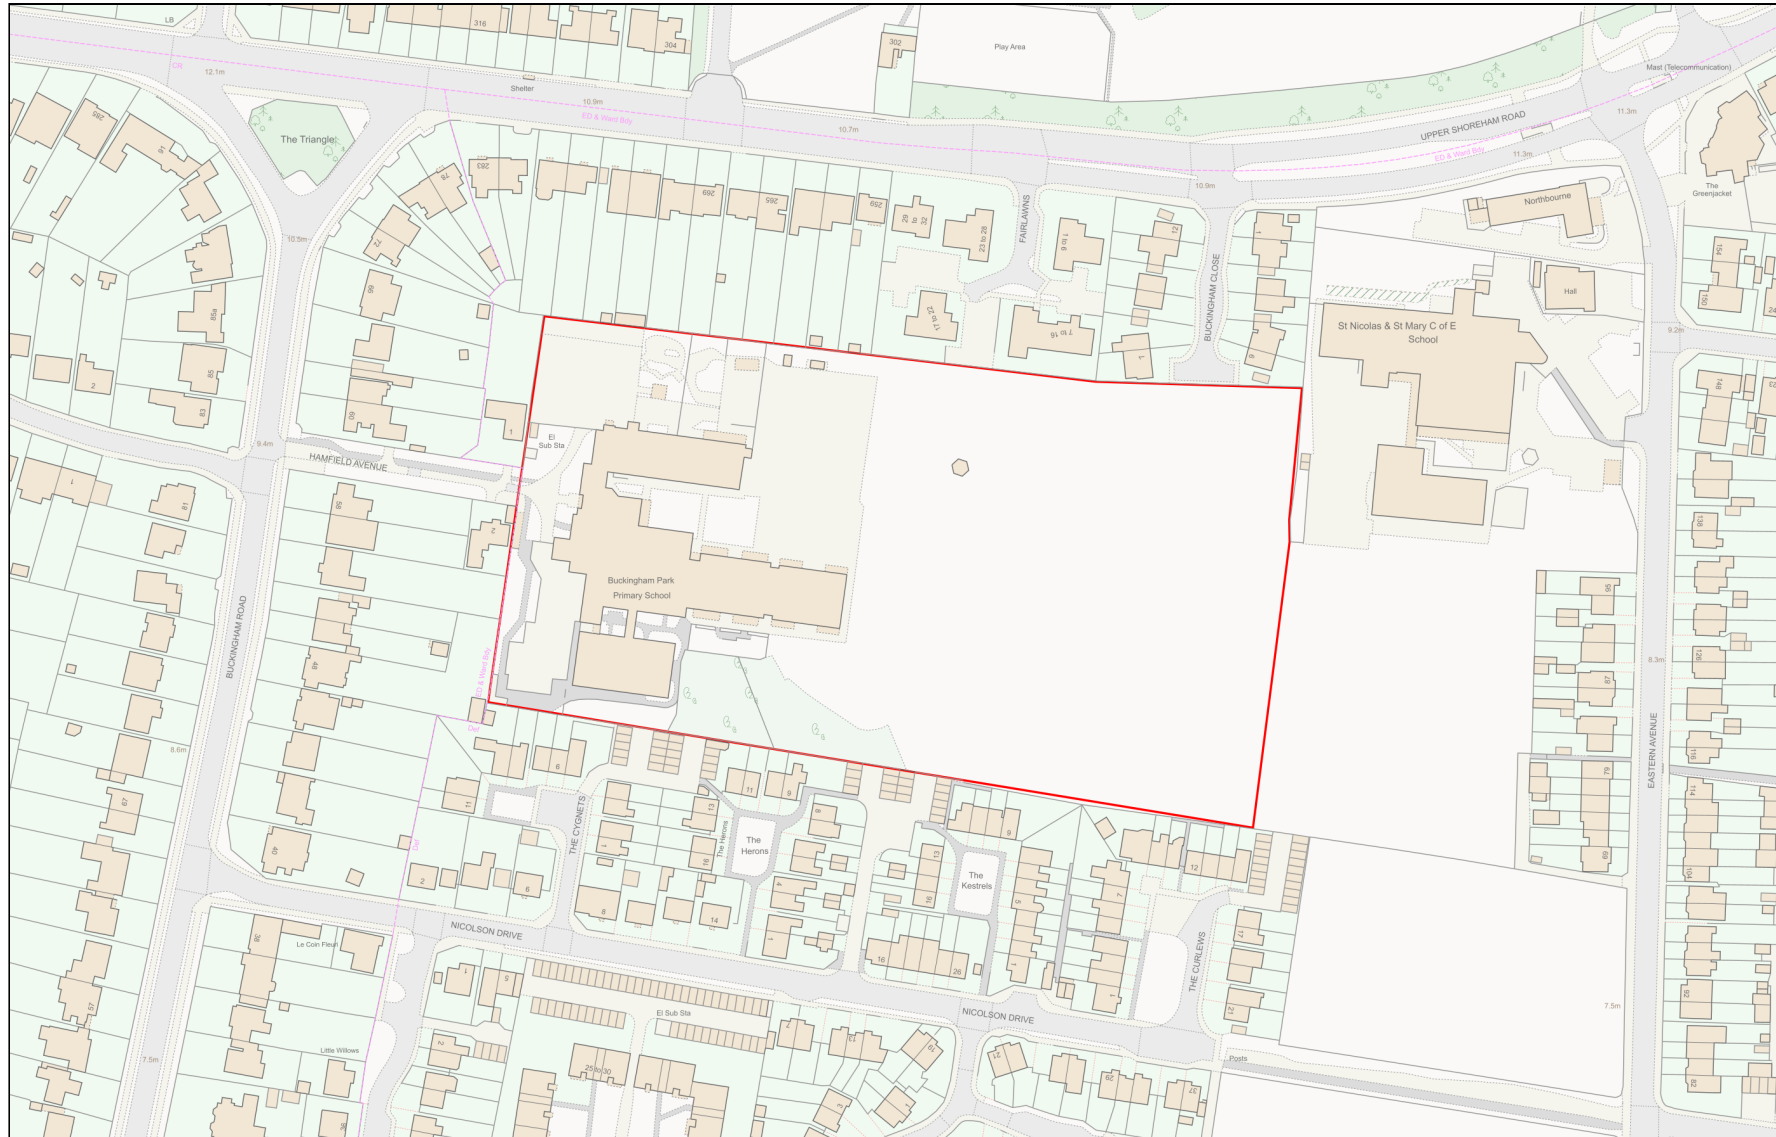

Location Plan

Site Address: Buckingham Park Primary School, Buckingham Park Primary School, Buckingham Road, Shoreham-by-sea, BN43 5UD

Date Produced: 11-Jan-2024

Scale: 1:2500 @A4

Planning Portal Reference: PP-12719258v1