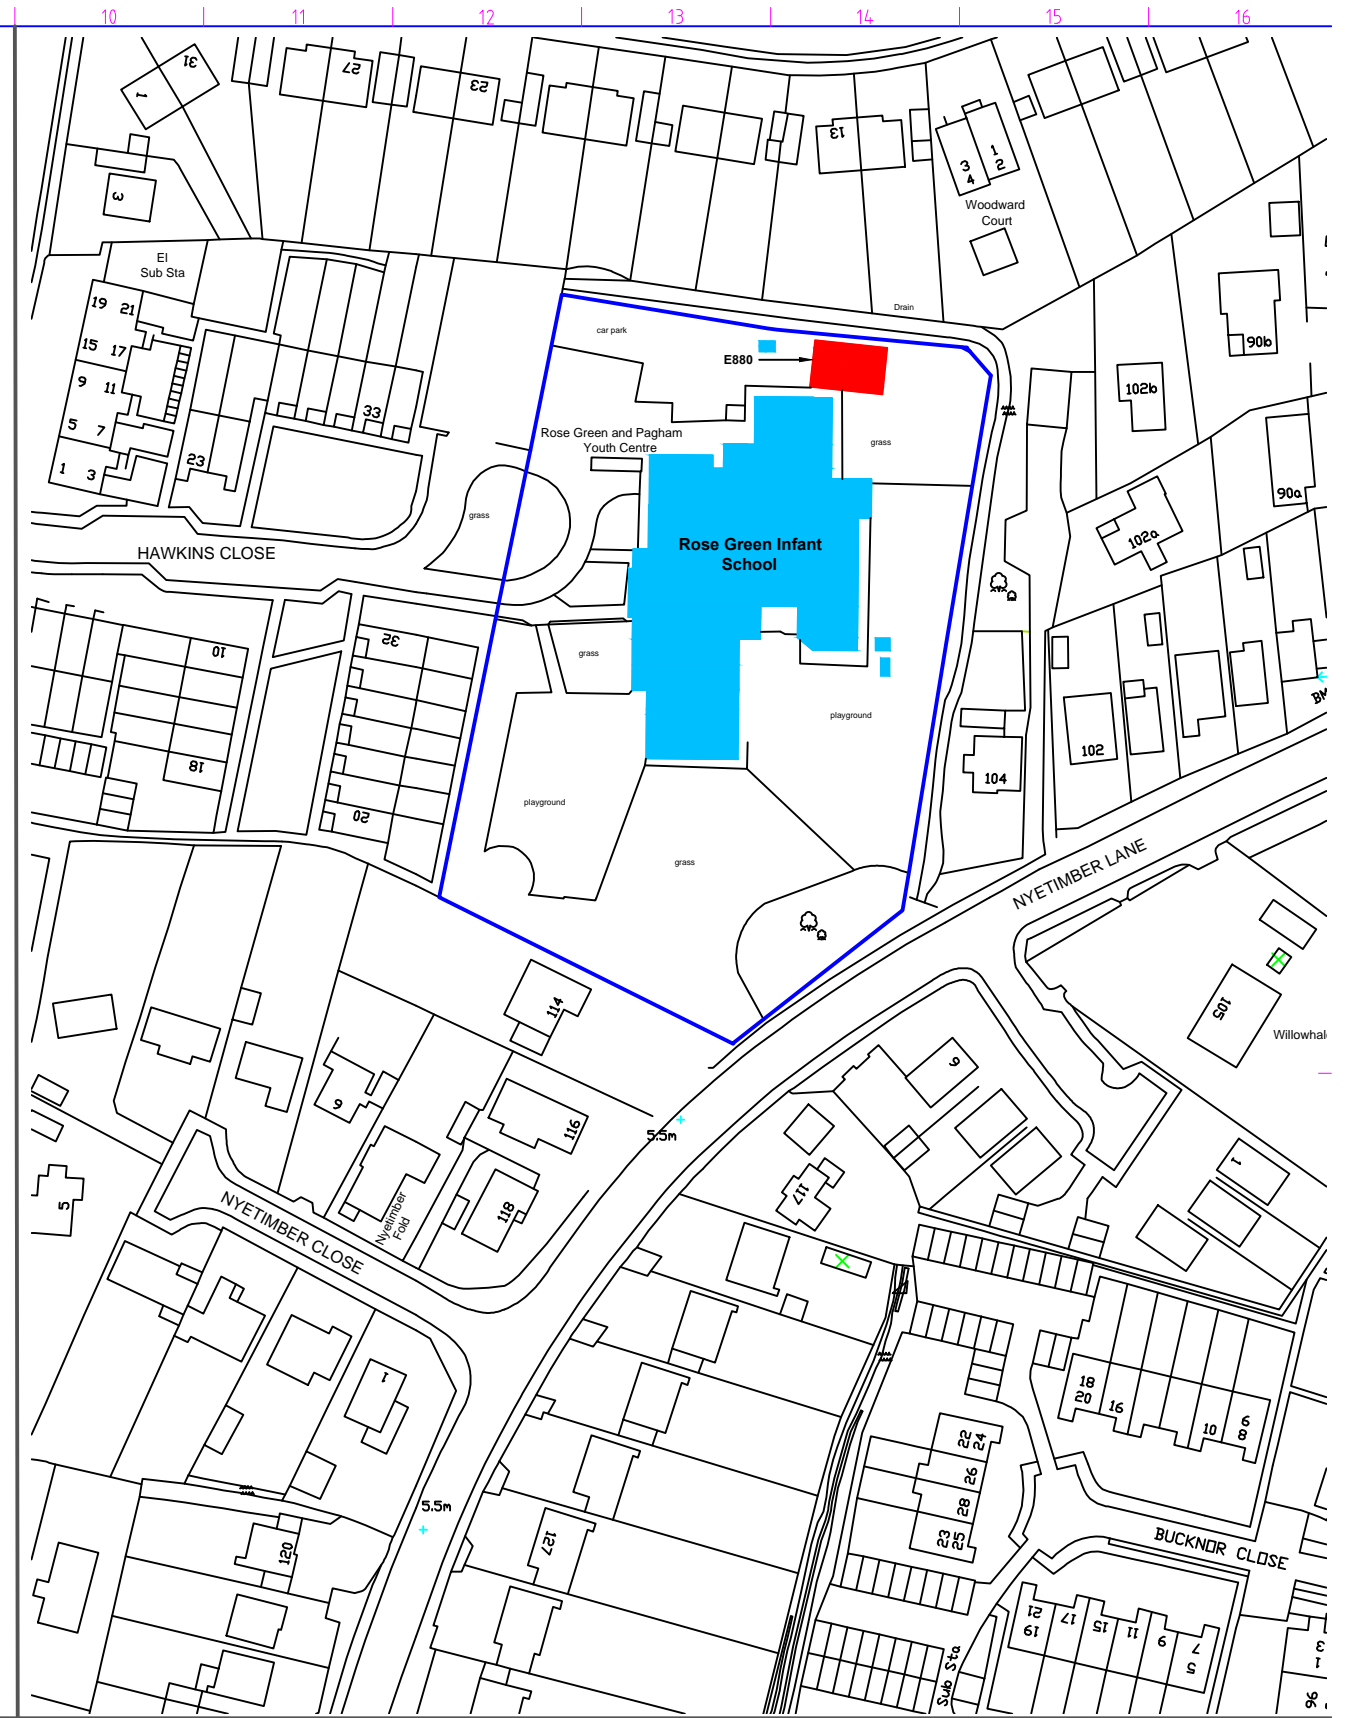

**SITE PLAN**  
scale 1/500

**LOCATION PLAN**  
scale 1/1250

This map is based upon or reproduced from Ordnance Survey material with the permission of Ordnance Survey on behalf of the Controller of Her Majesty's Stationery Office © Crown copyright reserved. Unauthorised reproduction infringes Crown copyright and may lead to prosecution or civil proceedings. West Sussex County Council Licence 100018485 2003.

	Quick name	Property ref	DFES No.
	Rose Green Infant School Rose Green, Bognor Regis Planning Renewal for Temporary Classrooms		
Property Services, The Tannery Westgate, Chichester PO193JR Tel. 01243 752290	Drawing number RGIS/PL - 01	Date March 2013	Maint. area 7
CAD filename	Sheet	Edition	Scale as shown@A